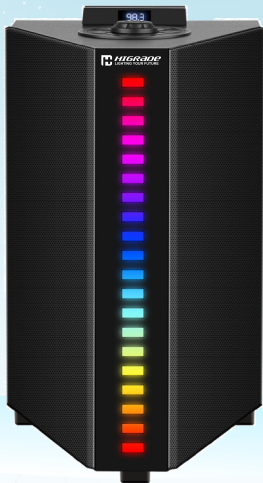

HGSTS-130 HD

WOOFER : 8"X1, SPEAKER : 4"X2, RMS : 130W,
USB, FM PLAYER, MIC COMPATIBLE, WIRELESS
MICROPHONE, ECHO & KARAOKE, BLUETOOTH,
DJ LIGHT, HDMI, TWS

 **Bluetooth™** **HDMI**

HGTPB-100HD

WOOFER : 6.5"X1, SPEAKER : 3"X2, RMS : 100W,
USB, FM PLAYER, MIC COMPATIBLE,
WIRED MIC, ECHO & KARAOKE, BLUETOOTH,
DJ LIGHT, HDMI

HGTPB-140 HD

WOOFER : 8"X1, SPEAKER : 4"X2, RMS : 140W,
USB, FM PLAYER, MIC COMPATIBLE, ECHO &
KARAOKE, BLUETOOTH, DJ LIGHT, HDMI, WIRED
MICROPHONE

HGTPB-160 HD

WOOFER : 10"X1, SPEAKER : 4"X2, RMS : 160W,
USB, FM PLAYER, MIC COMPATIBLE, ECHO &
KARAOKE, BLUETOOTH, DJ LIGHT, HDMI, WIRED
MICROPHONE

Party box speakers

HGTPB-190 HD

WOOFER : 6.5"X2, SPEAKER : 4"X2, RMS : 190W,
USB, FM PLAYER, MIC COMPATIBLE, ECHO &
KARAOKE, BLUETOOTH, DJ LIGHT, HDMI, WIRELESS
MICROPHONE

HGTPB-220 HD

WOOFER : 8"X2, SPEAKER : 4"X2, RMS : 220W,
USB, FM PLAYER, MIC COMPATIBLE, ECHO &
KARAOKE, BLUETOOTH, DJ LIGHT, HDMI, WIRELESS
MICROPHONE